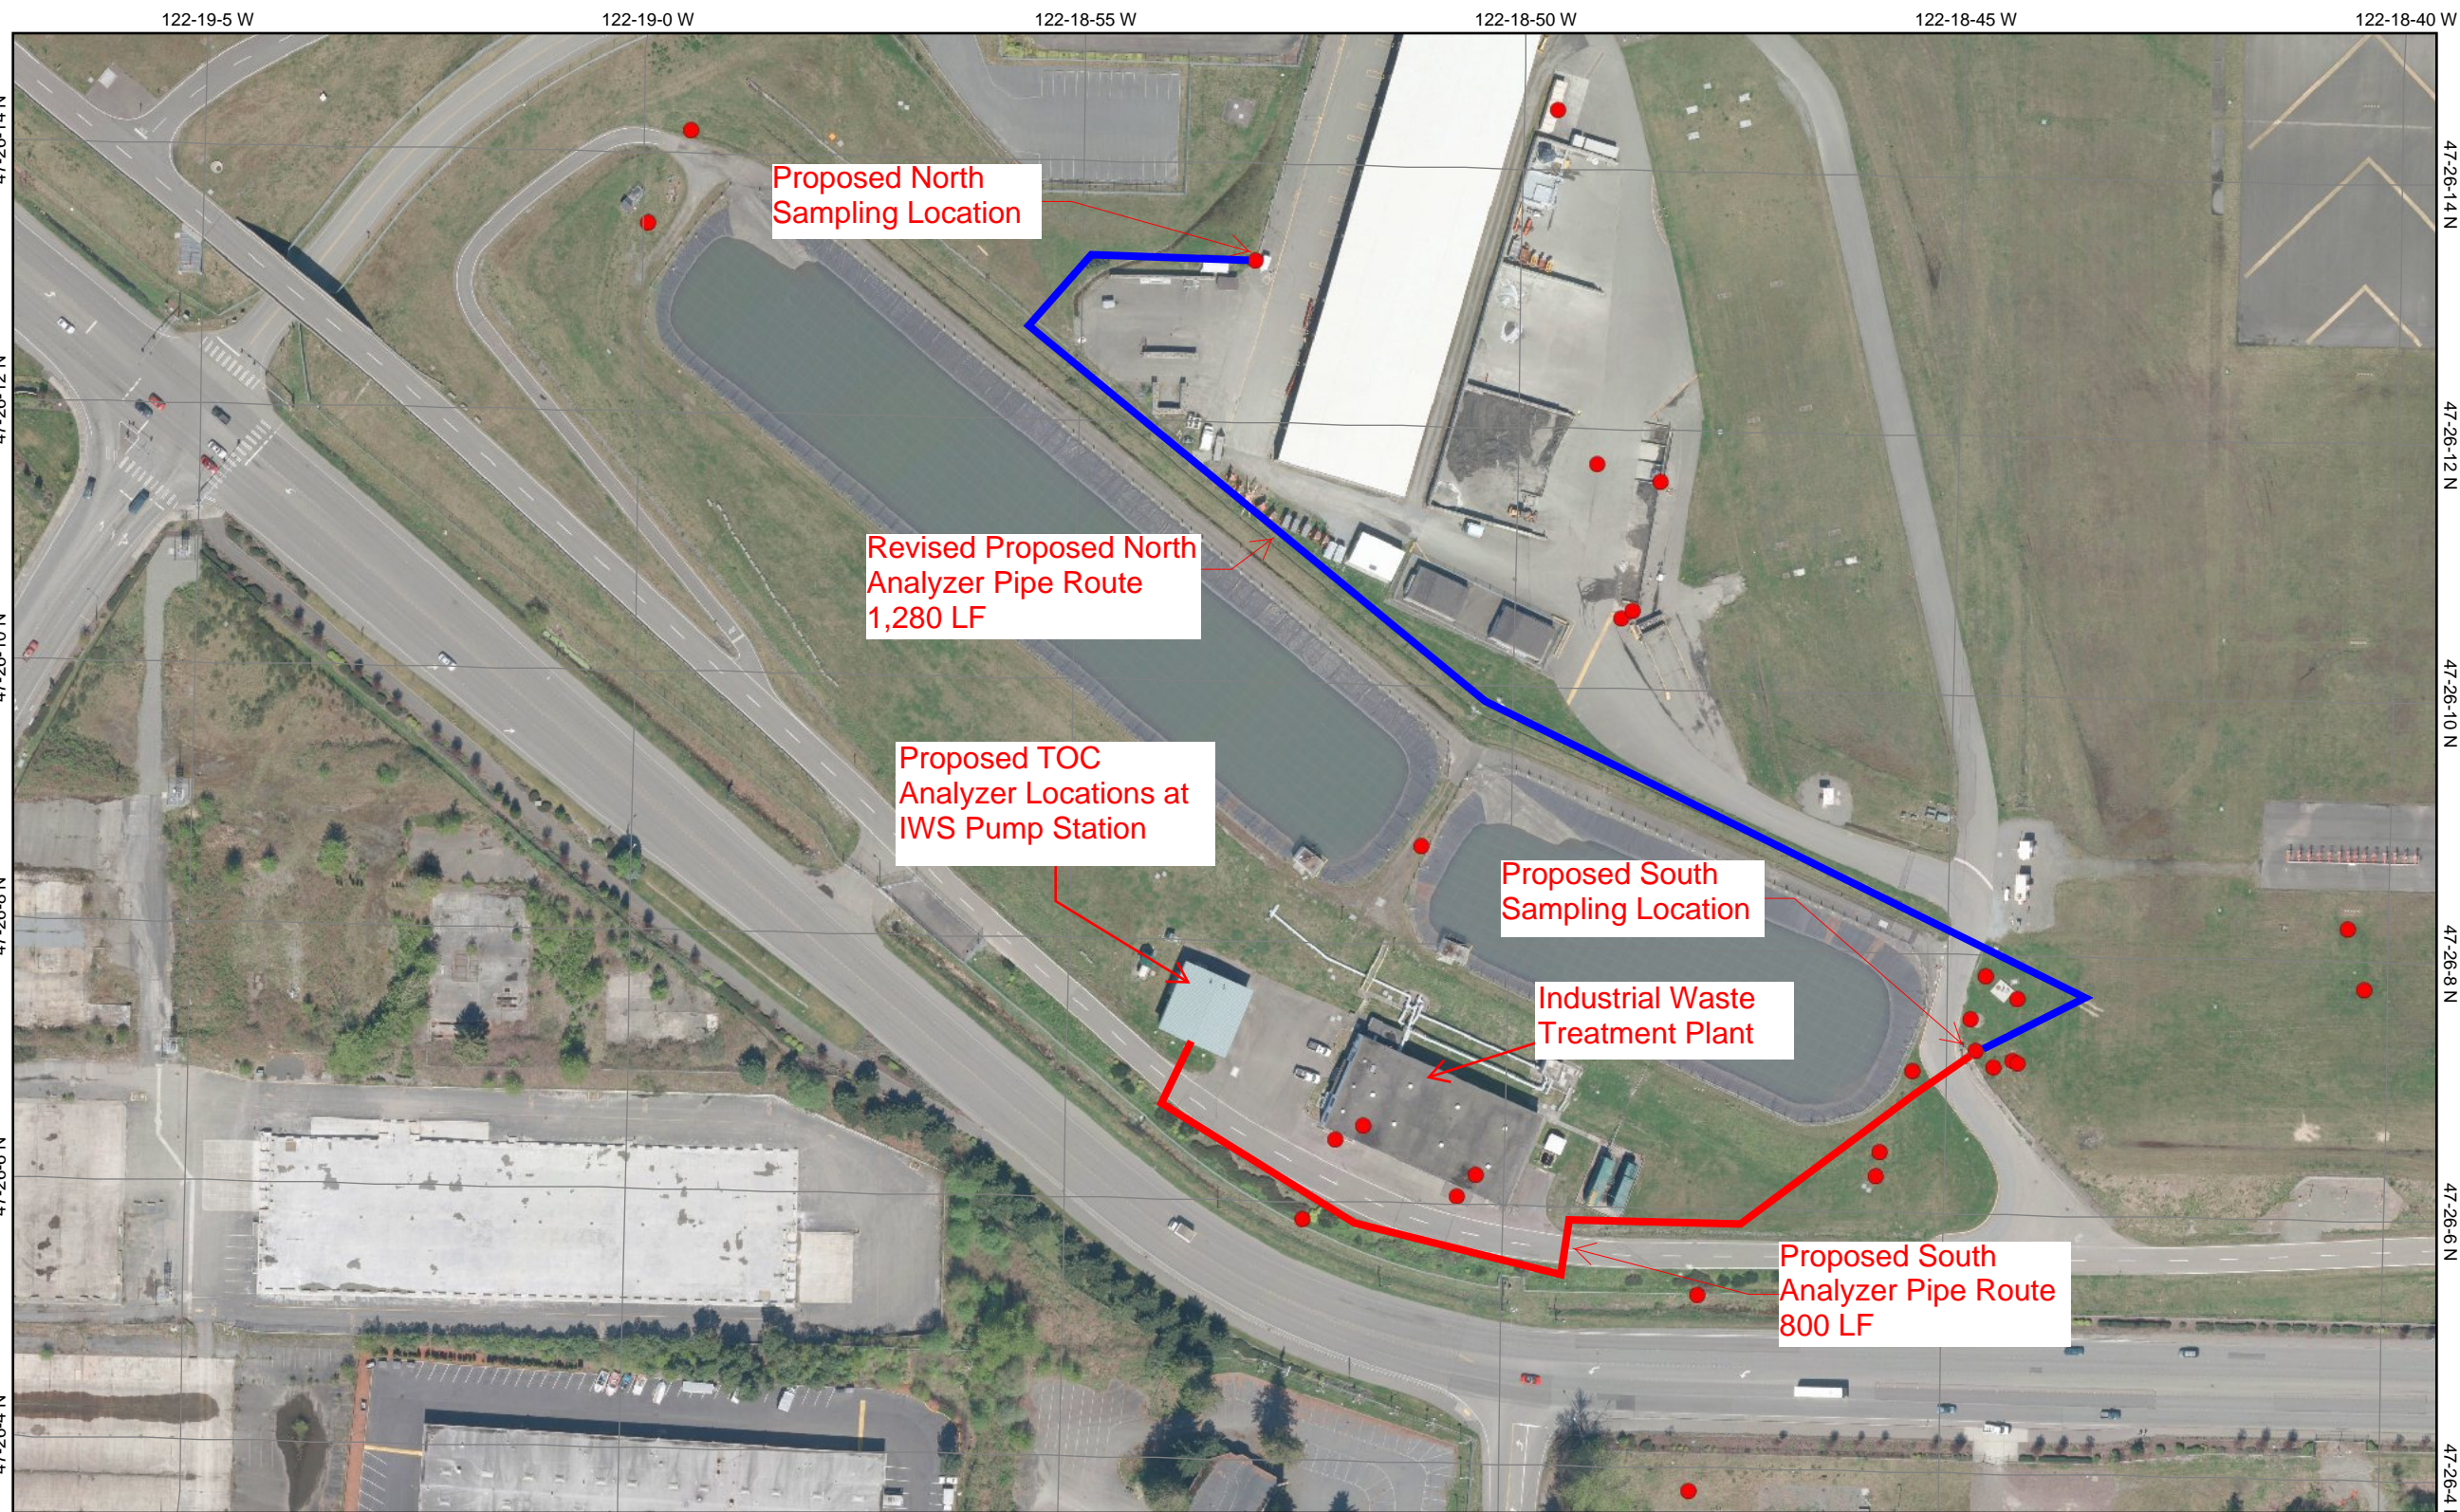

Internet Mapping Framework

Legend

- PeopleSoft Asset Mgt
- IWS Manhole
- Cities
- 2012 3-inch Color (Port Properties)

Map center: 47° 26' 9.2" N, 122° 18' 53.2" W

Scale: 1:1,709

This map is a user generated static output from an Internet mapping site and is for general reference only. Data layers that appear on this map may or may not be accurate, current, or otherwise reliable. THIS MAP IS NOT TO BE USED FOR NAVIGATION.